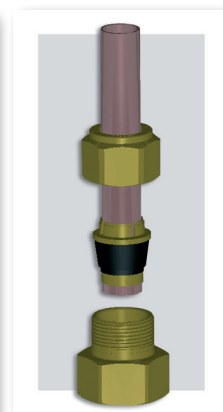

Fittings range includes: male fitting, female fitting, male elbow, female elbow and wall connection complete with sealing kits depending on the different pipe sizes

Please note: when installing this kind of fittings you must follow all recommendations detailed in UNI 7129 and UNI 7131