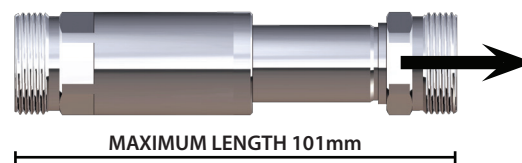

INSTALLATION

1 Find the leakage on the pipe	2 Cut the portion of damaged pipe taking the following dimensions as a reference. PLASTIC AND MULTILAYER PIPE 96mm COPPER PIPE 72mm
3 Insert the adapters and place the joint.	4 Extend the joint until it's completely screwed in and connect it to the pipe