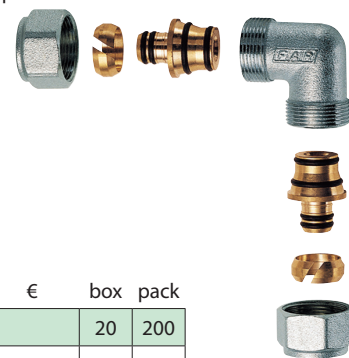

ART. 5351

Code	size	Ø pipe	€	box	pack
5351 1265193	1/2"	14x2		20	200
5351 1258190	1/2"	16x2		20	200

Code	size	Ø pipe	€	box	pack
5351 1258200	1/2"	16x2,25		20	200
5351 1244191	1/2"	18x2		20	200
5351 1280204	1/2"	20x2		20	200
5351 1280192	1/2"	20x2,25		20	200
5351 1280201	1/2"	20x2,5		20	200
5351 1219218	1"	25x2,5		10	100
5351 1220218	1"	26x3		10	100
5351 1276275	1"	32x3		10	100

Chrome-plated DOUBLE elbow.

- Fitting body in CW617N stamped brass
- Complete with adapters for multilayer pipe