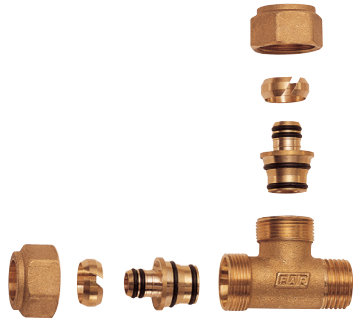

Male T connection with 2 outlets , brass version.

- Fitting body in CW617N stamped brass
- Complete with adapters for multilayer pipe

ART. 5501

Code	size	Ø pipe	€	box	pack
5501 1265193	1/2"	14x2		20	200
5501 1258190	1/2"	16x2		20	200
5501 1258200	1/2"	16x2,25		20	200
5501 1244191	1/2"	18x2		20	200
5501 1280204	1/2"	20x2		20	200
5501 1280192	1/2"	20x2,25		20	200
5501 1280201	1/2"	20x2,5		20	200

Chrome-plated male T connection with 2 outlets.

- Fitting body in CW617N stamped brass
- Complete with adapters for multilayer pipe