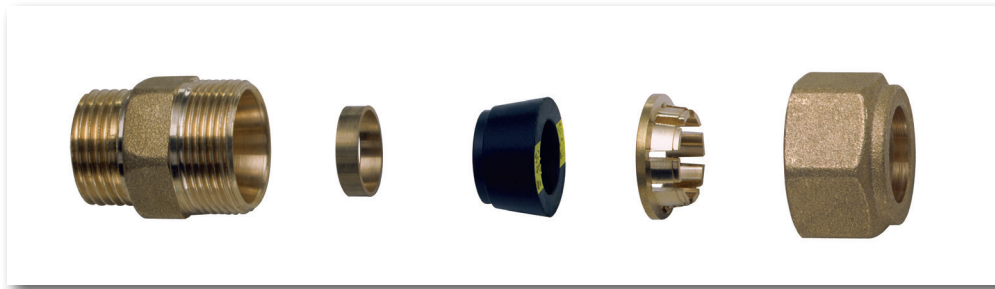

This range features mechanical compression fittings for gas and hydrocarbon fluids suitable to be used on 10, 12, 14, 15, 16, 18 and 22 mm copper pipes

Fittings for GAS and hydrocarbon fluids

Brass fitting body   Ø 10-12-14 mm pipe guide ring   Single-taper in rubber   Reducer   Brass nut

In accordance with: UNI EN 1254-2, UNI EN 1254-4 and UNI EN 682