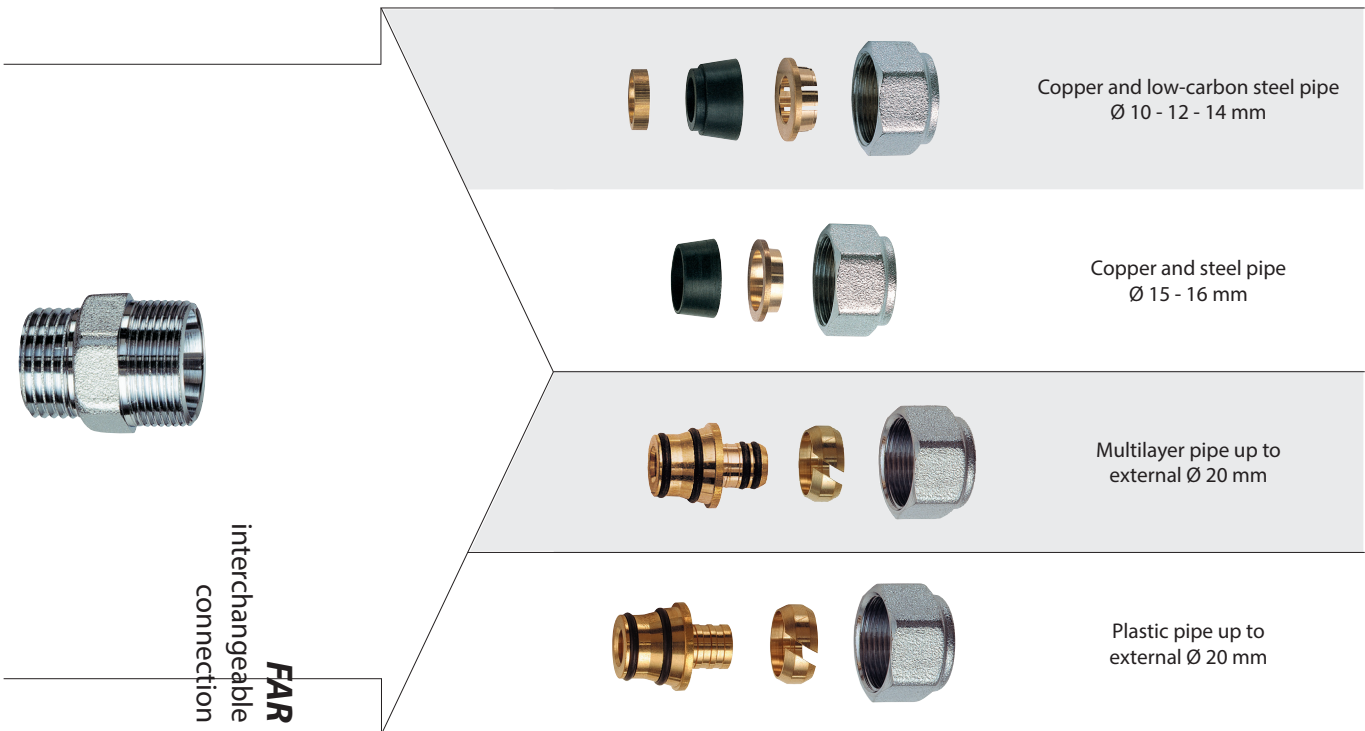

FAR's range of interchangeable fittings includes a comprehensive choice of configurations. The whole range is guaranteed up to 10 bar pressure and a maximum temperature of 95°C (except where other limits are imposed by the special characteristics of the selected pipe).

The fittings are suitable for use with water with or without added glycol.