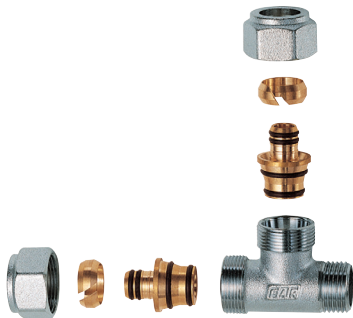

ART. 5511

Code	size	Ø pipe	€	box	pack
5511 1265193	1/2"	14x2		20	200
5511 1258190	1/2"	16x2		20	200
5511 1258200	1/2"	16x2,25		20	200
5511 1244191	1/2"	18x2		20	200
5511 1280204	1/2"	20x2		20	200
5511 1280192	1/2"	20x2,25		20	200
5511 1280201	1/2"	20x2,5		20	200

Brass bent connection for domestic services.

- Fixing holes for ART. 9001
- Fitting body in CW617N stamped brass
- Complete with adapter for multilayer pipe

ART. 5601

Code	size	Ø pipe	€	box	pack
5601 1265193	1/2"	14x2		20	200
5601 1258190	1/2"	16x2		20	200
5601 1258200	1/2"	16x2,25		20	200
5601 1244191	1/2"	18x2		20	200
5601 1280204	1/2"	20x2		20	200
5601 1280192	1/2"	20x2,25		20	200
5601 1280201	1/2"	20x2,5		20	200