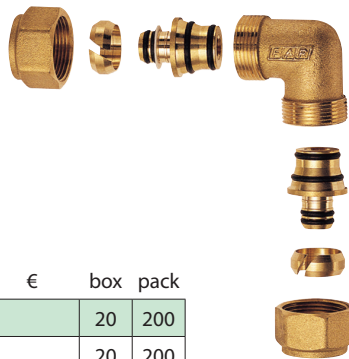

ART. 5111

Code	size	Ø pipe	€	box	pack
5111 1265193	1/2"	14x2		25	250
5111 1258190	1/2"	16x2		25	250

Code	size	Ø pipe	€	box	pack
5111 1258200	1/2"	16x2,25		25	250
5111 1244191	1/2"	18x2		25	250
5111 1280204	1/2"	20x2		25	250
5111 1280192	1/2"	20x2,25		25	250
5111 1280201	1/2"	20x2,5		25	250
5111 1219218	1"	25x2,5		10	100
5111 1220218	1"	26x3		10	100

DOUBLE elbow, brass version.

- Fitting body in CW617N stamped brass
- Complete with adapters for multilayer pipe