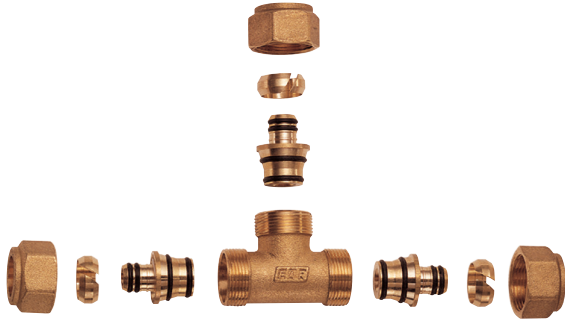

T connection with 3 outlets, brass version.

- Fitting body in CW617N stamped brass
- Complete with adapters for multilayer pipe