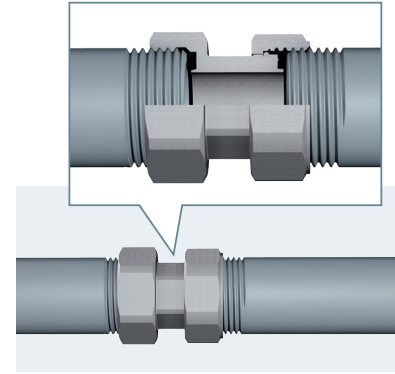

# Fittings and accessories 10

2-Piece connections with swiveling nut	259
3-Piece fittings	260
Fittings for gas and hydrocarbon fluids	261
Straight fittings with interchangeable sizes	264
Elbows with interchangeable sizes	265
T connections with interchangeable sizes	266
Fittings	267
Fittings and accessories for AcquaFar system	268
Reduced fittings complete with tightening connections	269
Adapters and sealing kit	270
Fittings complete with adapter for multilayer pipe	272
SIMPLYFAR - Chrome plated extensible and repair joint	282
Fittings	281
Products complete with nut and sealing kit for Ø 18-20-22 copper pipe	282

# 2-piece connections

2-piece connections line that makes easier the assembly operations of the various system components.

Available in MF or FF from 1/2" to 2" sizes, with swiveling nut and equal threads or with swiveling nut and reduced threads at the two ends of the fitting.

The particular shape of the fitting allows the use of flat gaskets in EPDM or normal sealing systems such as hemp, ptfe, etc...

2-piece connection, brass, with swiveling nut.

- Connections: Male-Female
- Flat faced gasket in EPDM
- CW617N forged brass